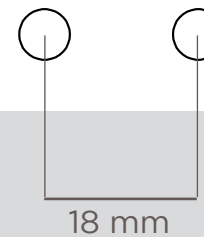

Alternated Perforations

- Rigitone® Activ'Air® 12-20/66

Rigitone[®] Activ'Air[®]
6/18

Format: 1,188 x 1,998 mm
Perforation rate: 8.7%

6 mm

18 mm

Rigitone® Activ'Air®
8/18

Format: 1,188 x 1,998 mm
Perforation rate: 15.5%

Rigitone® Activ'Air®
10/23

Format: 1,196 x 2,001 mm
Perforation rate: 14.8%

10 mm

23 mm

Rigitone® Activ'Air®
12/25

Format: 1,200 x 2,000 mm
Perforation rate: 18.1%

Rigitone[®] Activ'Air[®]
15/30

Format: 1,200 x 1,980 mm
Perforation rate: 19.6%

Rigitone® Activ'Air®
NEBULA

Format: 1188 x 1980 x 12.5 mm
Perforation rate: 13%

Rigitone® Activ'Air®
STELLAR

Format: 1188 x 1980 x 12.5 mm
Perforation rate: 9%

66 mm

20 mm

12 mm

Rigitone® Activ'Air®
12-20/66

Format: 1,200 x 2,000 mm
Perforation rate: 19.6%