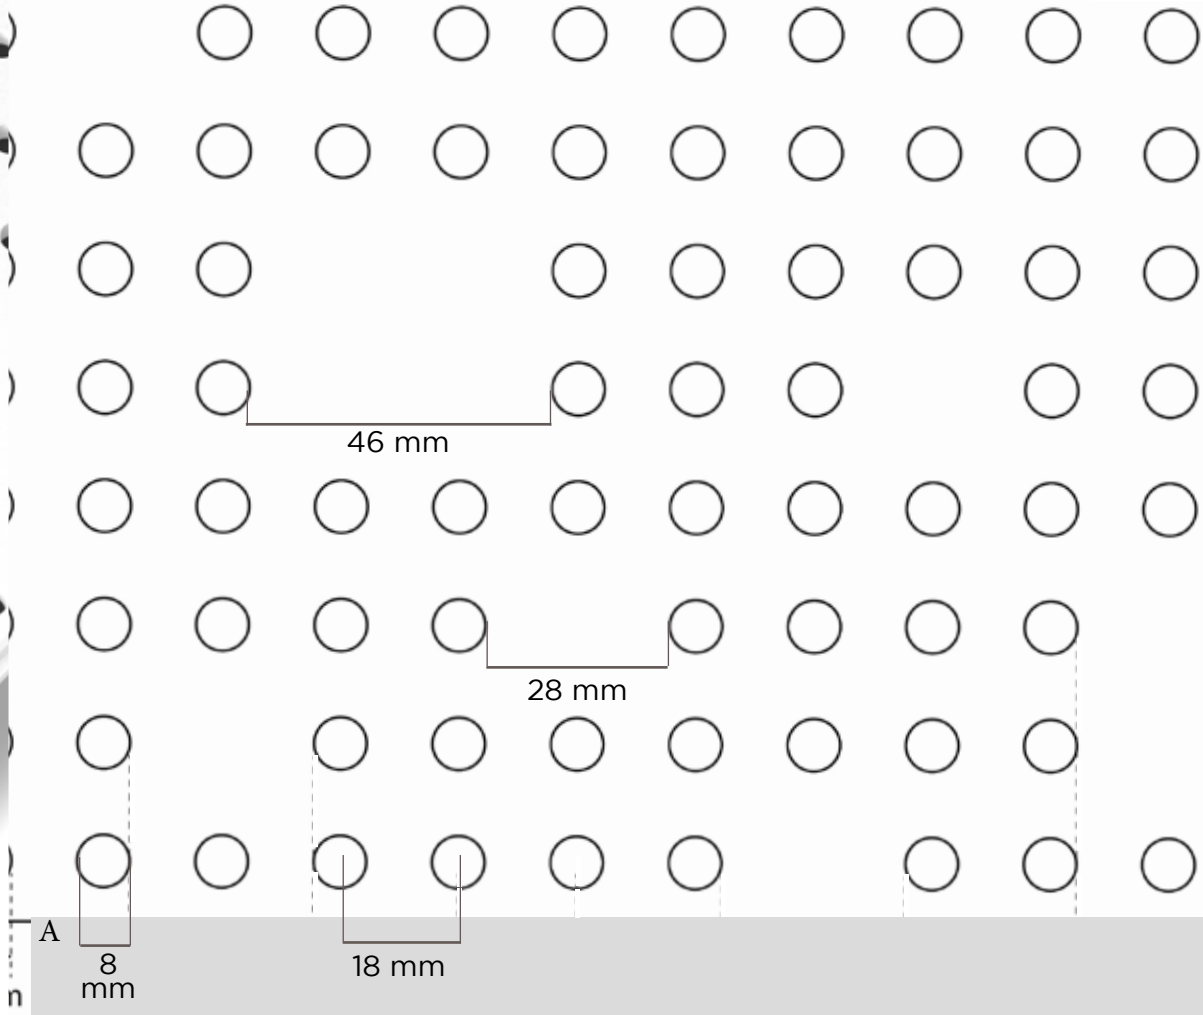

15 mm

Format: 1,204 x 1,961 mm
Perforation rate: 10%

Rigitone® Activ'Air®
12-20-35

12 mm

20 mm

Format: 1,200 x 2,000 mm
Perforation rate: 11%

Rigitone® Activ'Air®
ASTRA

Format: 1188 x 1980 x 12.5 mm
Perforation rate: 12%

Rigitone® Activ'Air®
NEBULA

Format: 1188 x 1980 x 12.5 mm
Perforation rate: 13%

Rigitone® Activ'Air®
STELLAR

Format: 1188 x 1980 x 12.5 mm
Perforation rate: 9%

66 mm

20 mm

12 mm

Rigitone® Activ'Air®
12-20/66

Format: 1,200 x 2,000 mm
Perforation rate: 19.6%