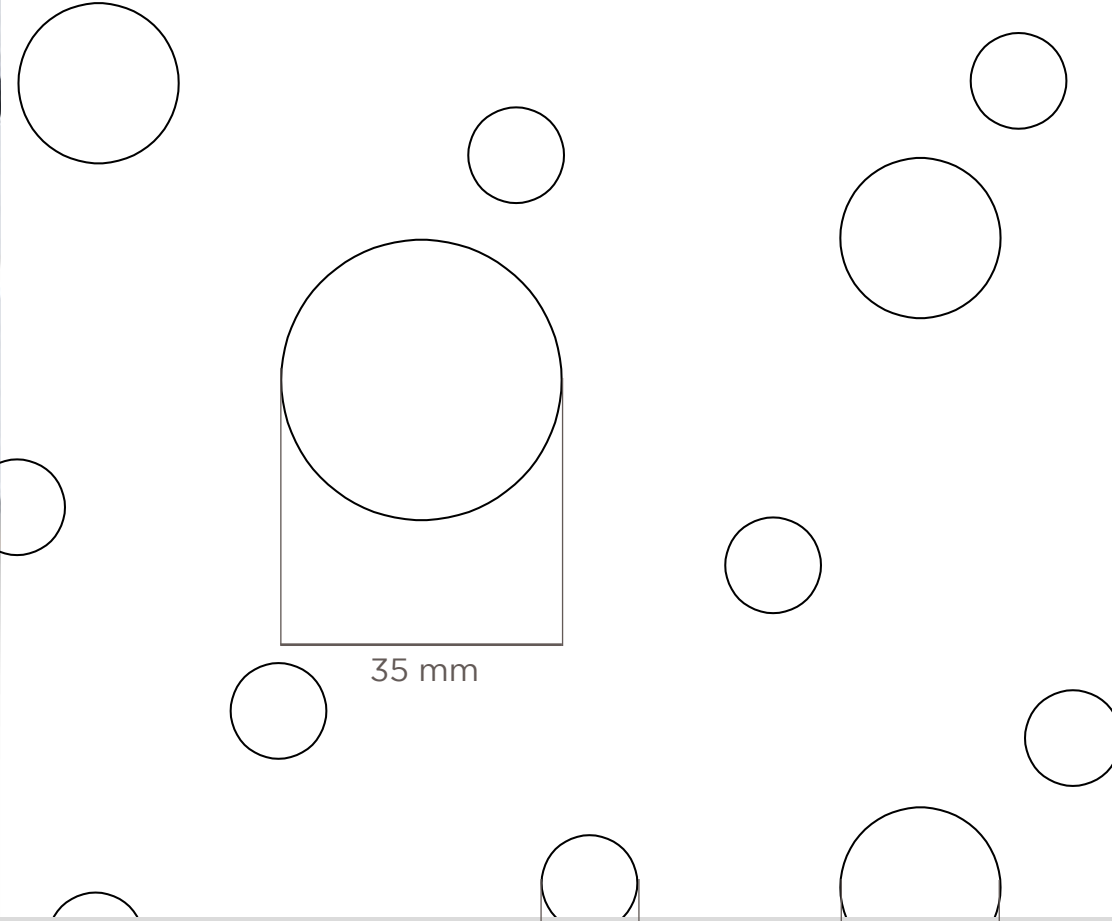

Rigitone® Activ'Air®
8-15-20

15 mm

8 mm

20 mm

Format: 1,199 x 2,000 mm
Perforation rate: 6%

Rigitone® Activ'Air®
8-15-20 Super

8 mm

20 mm

15 mm

Format: 1,204 x 1,961 mm
Perforation rate: 10%

Rigitone® Activ'Air®
12-20-35

12 mm

20 mm

Format: 1,200 x 2,000 mm
Perforation rate: 11%

Rigitone® Activ'Air®
ASTRA

Format: 1188 x 1980 x 12.5 mm
Perforation rate: 12%

Rigitone® Activ'Air®
NEBULA

Format: 1188 x 1980 x 12.5 mm
Perforation rate: 13%

Rigitone® Activ'Air®
STELLAR

Format: 1188 x 1980 x 12.5 mm
Perforation rate: 9%

66 mm

20 mm

12 mm

Rigitone® Activ'Air®
12-20/66

Format: 1,200 x 2,000 mm
Perforation rate: 19.6%