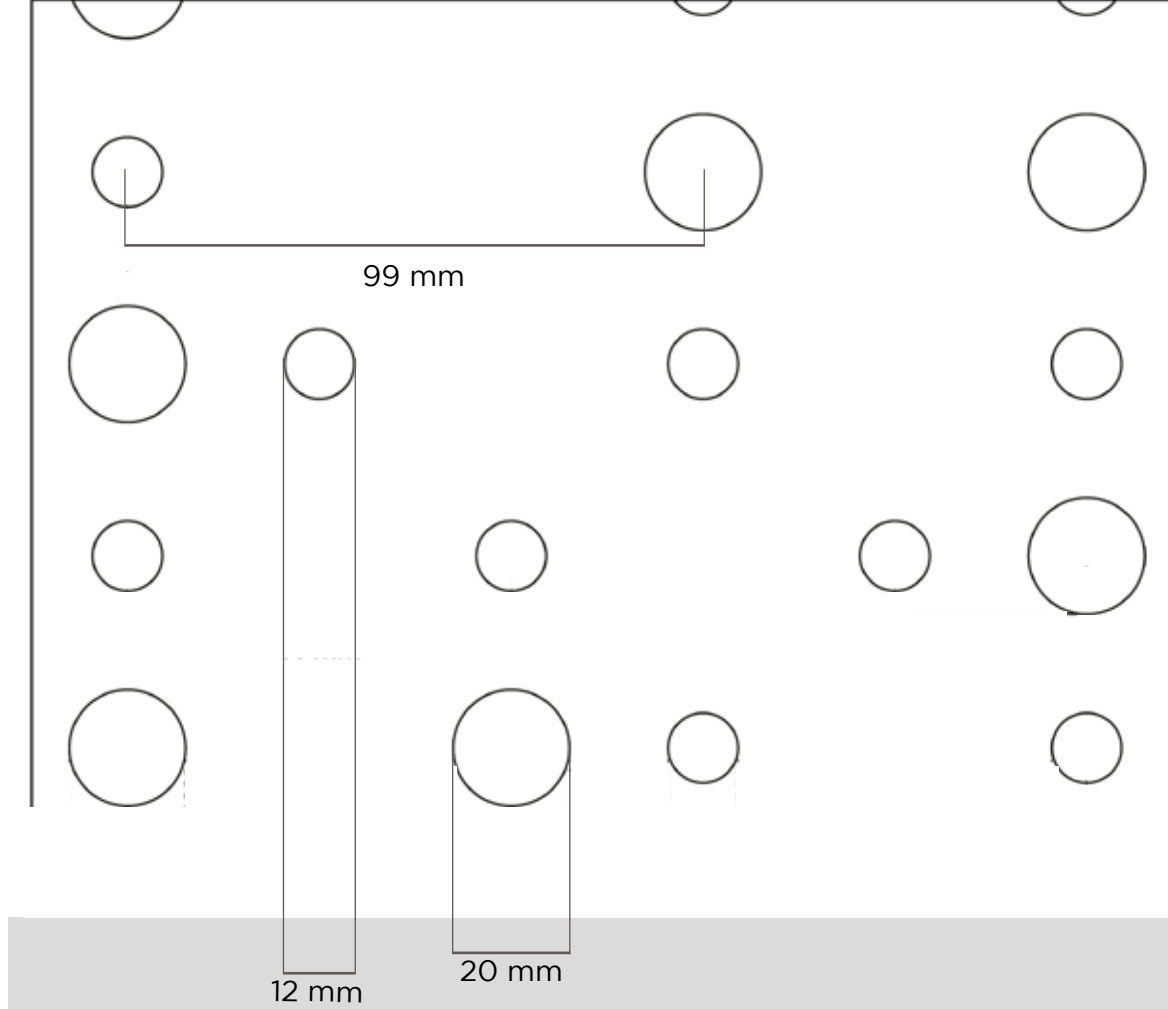

15 mm

Format: 1,204 x 1,961 mm
Perforation rate: 10%

Rigitone® Activ'Air®
12-20-35

12 mm

20 mm

Format: 1,200 x 2,000 mm
Perforation rate: 11%

Rigitone® Activ'Air®
ASTRA

Format: 1188 x 1980 x 12.5 mm
Perforation rate: 12%

Rigitone® Activ'Air®
NEBULA

Format: 1188 x 1980 x 12.5 mm
Perforation rate: 13%

Rigitone® Activ'Air®
STELLAR

Format: 1188 x 1980 x 12.5 mm
Perforation rate: 9%

66 mm

20 mm

12 mm

Rigitone® Activ'Air®
12-20/66

Format: 1,200 x 2,000 mm
Perforation rate: 19.6%