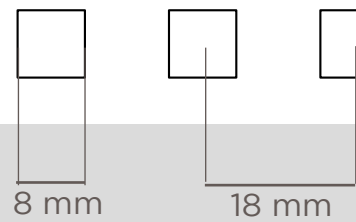

Rigitone® Activ'Air®
10/23

Format: 1,196 x 2,001 mm
Perforation rate: 14.8%

10 mm

23 mm

Rigitone® Activ'Air®
12/25

Format: 1,200 x 2,000 mm
Perforation rate: 18.1%

Rigitone[®] Activ'Air[®]
15/30

Format: 1,200 x 1,980 mm
Perforation rate: 19.6%

15 mm

30 mm

Rigitone® Activ'Air®
8/18 Q

Format: 1,188 x 1,998 mm
Perforation rate: 19.8%

Rigitone® Activ'Air®
12/25 Q

Format: 1,200 x 2,000 mm
Perforation rate: 23%

12 mm

25 mm

Rigitone® Activ'Air®
NEBULA

Format: 1188 x 1980 x 12.5 mm
Perforation rate: 13%

Rigitone® Activ'Air®
STELLAR

Format: 1188 x 1980 x 12.5 mm
Perforation rate: 9%

66 mm

20 mm

12 mm

Rigitone® Activ'Air®
12-20/66

Format: 1,200 x 2,000 mm
Perforation rate: 19.6%