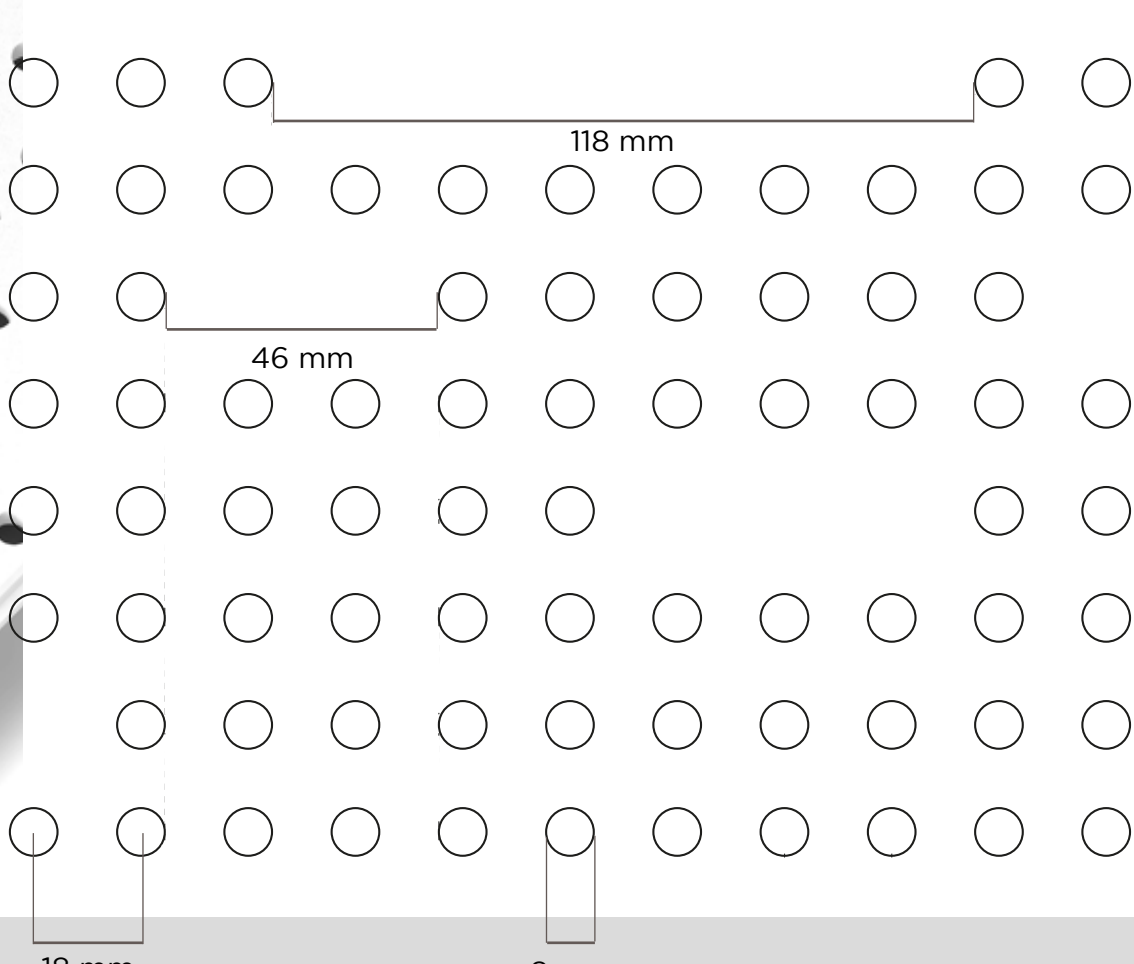

15 mm

Format: 1,204 x 1,961 mm
Perforation rate: 10%

Rigitone® Activ'Air®
12-20-35

12 mm

20 mm

Format: 1,200 x 2,000 mm
Perforation rate: 11%

Rigitone® Activ'Air®
ASTRA

Format: 1188 x 1980 x 12.5 mm
Perforation rate: 12%

Rigitone® Activ'Air®
NEBULA

Format: 1188 x 1980 x 12.5 mm
Perforation rate: 13%

Rigitone® Activ'Air®
STELLAR

Format: 1188 x 1980 x 12.5 mm
Perforation rate: 9%

66 mm

20 mm

12 mm

Rigitone® Activ'Air®
12-20/66

Format: 1,200 x 2,000 mm
Perforation rate: 19.6%